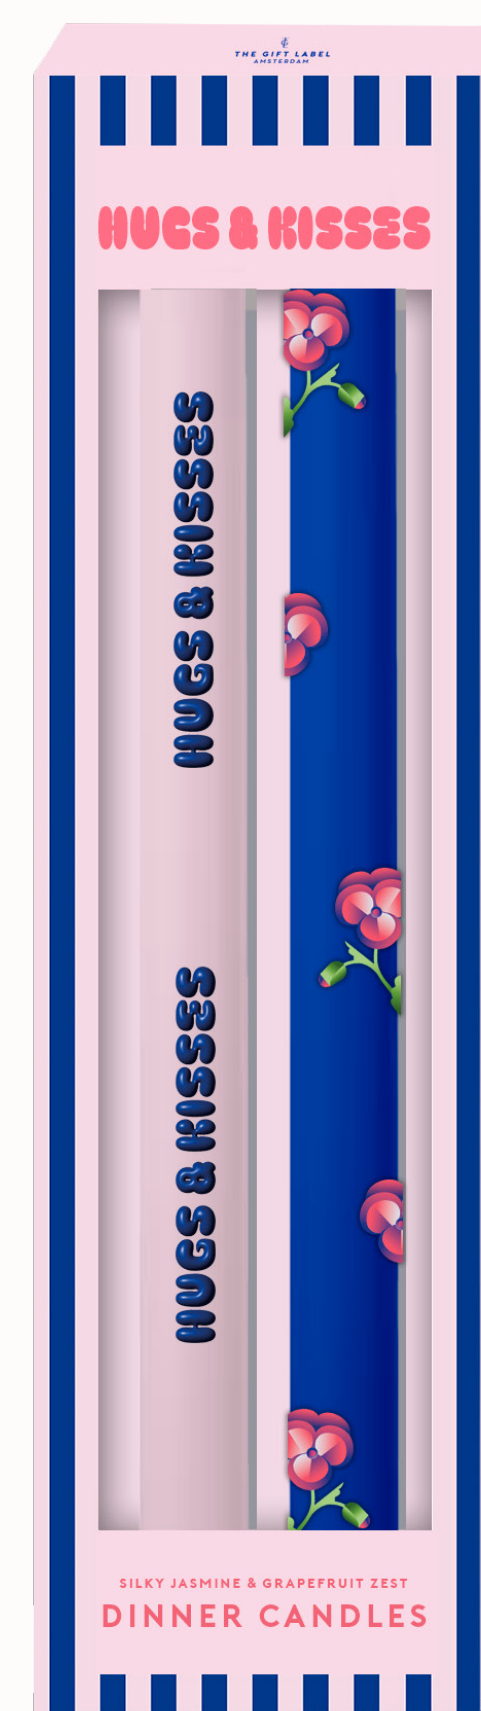

DINNER CANDLES

Dinner candles

Pre-pack: 12

Size: 2.2x2.2x25 cm

160 gr

Dinner Candles
Hugs & kisses
1090103
Pre-pack: 6