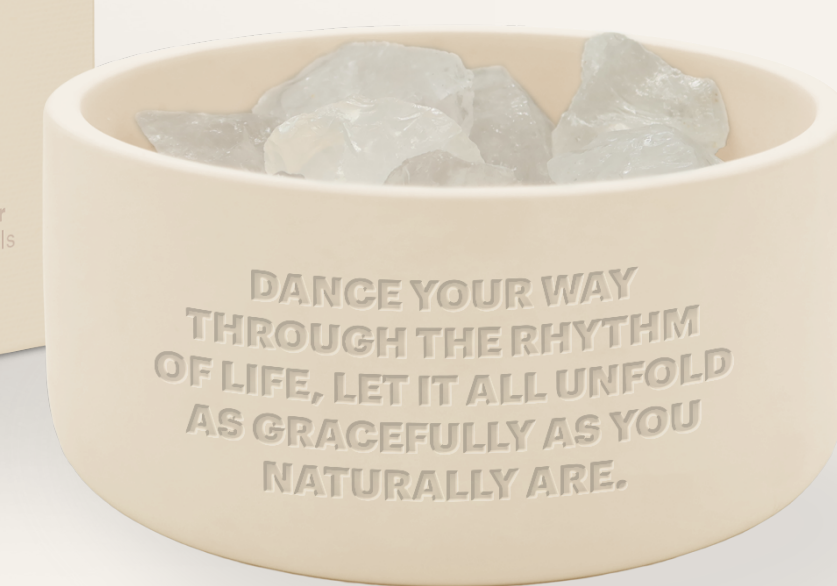

Body & clothing spray
1017171
Pre-pack: 8
100 ml

Shower foam
1017168
Pre-pack: 6
200 ml

**OK LET'S
DANCE**

TIME FOR BUBBLES

Hand & body wash
1017154
Pre-pack: 6
400 ml

DANCE YOUR WAY THROUGH THE RHYTHM OF LIFE, LET IT ALL UNFOLD AS GRACEFULLY AS YOU NATURALLY ARE.

Scented stone
1017164
Pre-pack: 6
30 ml

Cement candle big
1017162
Pre-pack: 6
310 gr

Cement candle small
1017158
Pre-pack: 6
170 gr

THERE IS NO NEED TO RUSH, WHAT IS MEANT FOR YOU WILL ALWAYS ARRIVE ON TIME.